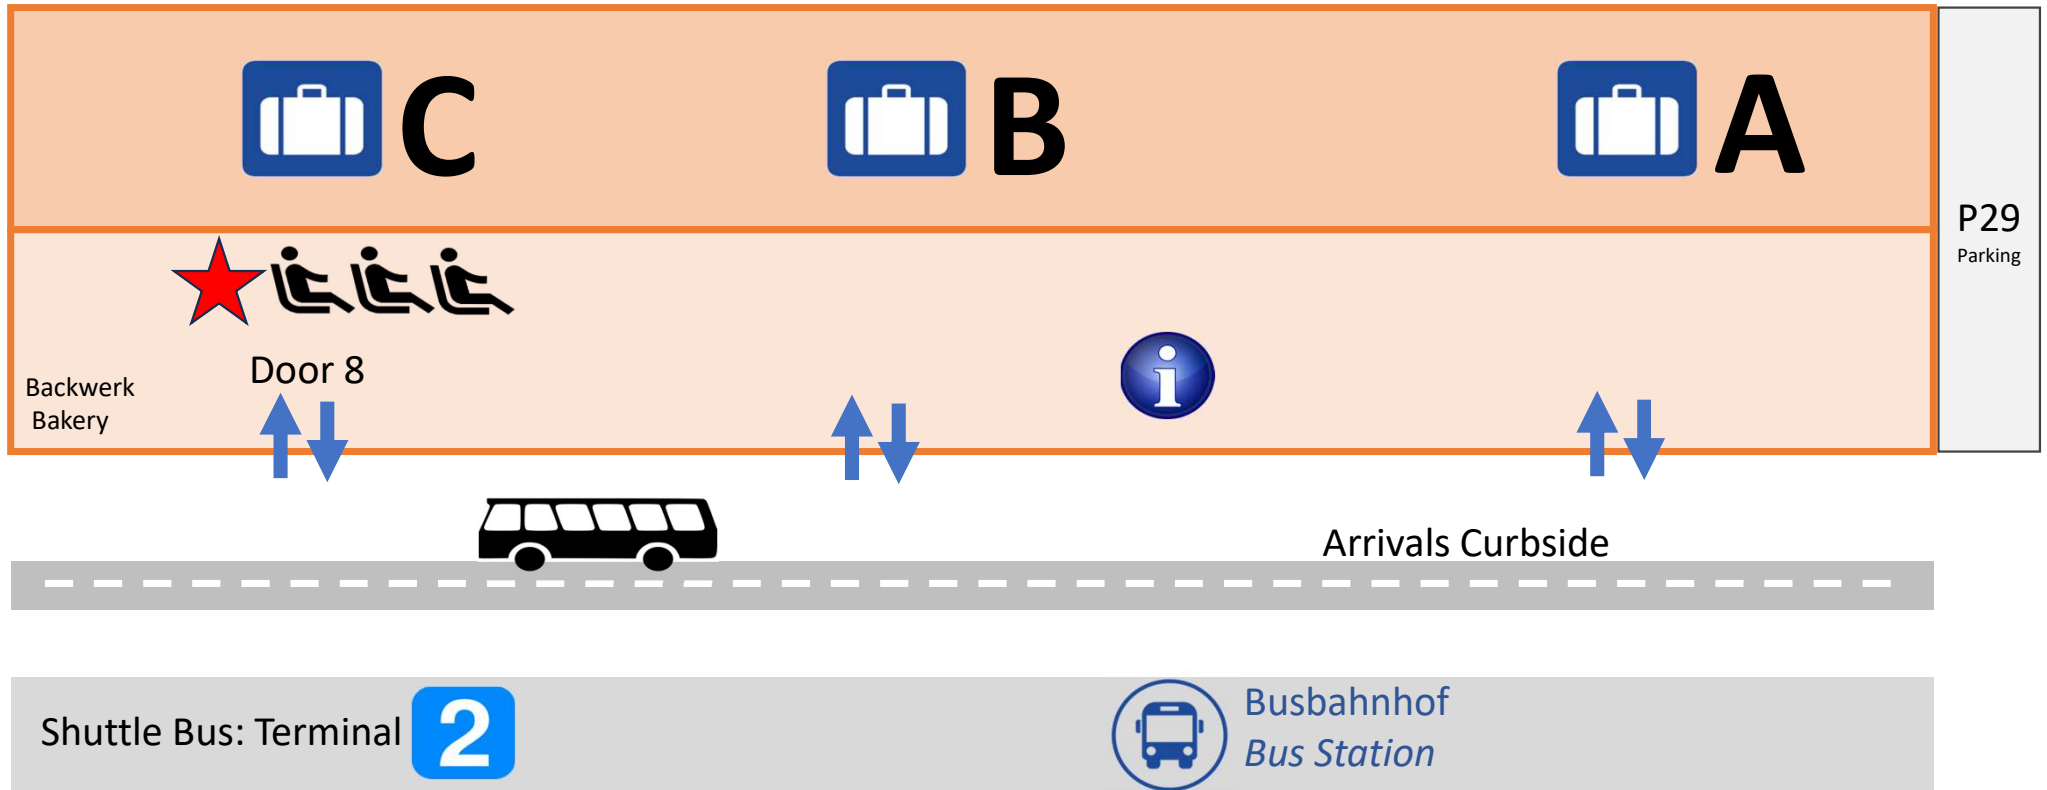

Saber Shuttle - Frankfurt IAP – Terminal 1 Arrivals Level – Pickup Location

 = Pick up location

Note:

Upon arrival, go to **Arrivals Gate C1**. Do NOT go outside. Have a seat and the driver will come there to get you. Mon-Fri: Reservation office phone – 06565-61-7684