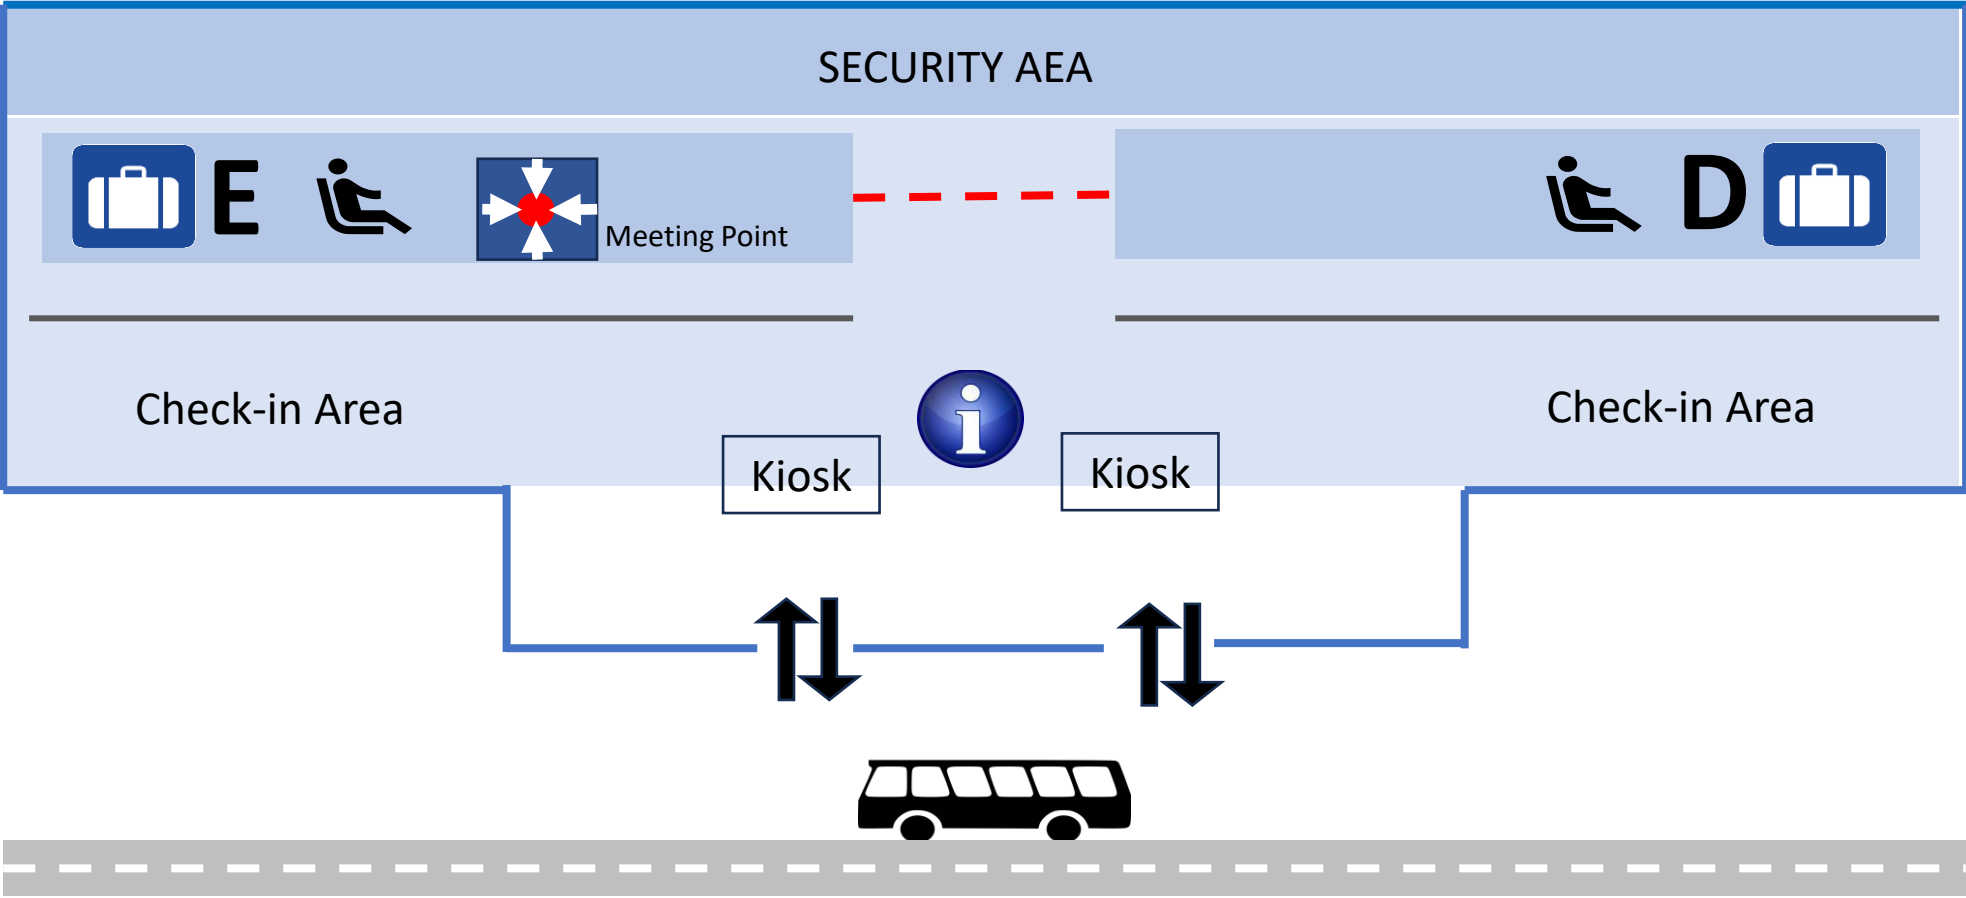

# Saber Shuttle – Frankfurt Terminal 2 – Pick up Location

NOTE: Go to the **Meeting point** located at **Arrivals Gate E**. Do NOT go outside or up front to the Check-in counter area. Driver will come to the Meeting point to get you. Office telephone number is 06565-61-7684. Office is closed on holidays & weekends.