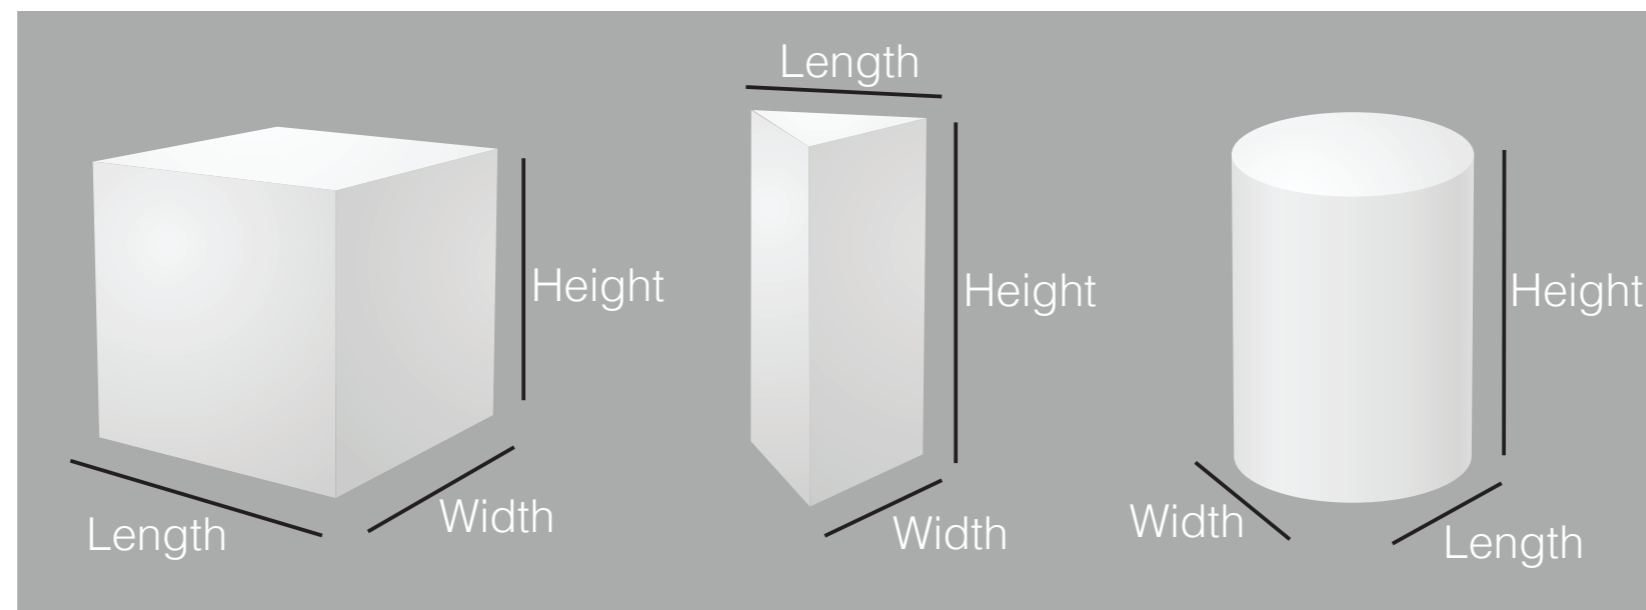

MAIL WEIGHT & SIZE LIMITS

MAIL CLASS	TRAVELS BY	WEIGHT & SIZE LIMITS
Priority Mail Express Military Service	Priority Air Transportation	70 Pound / 108 Inches
Priority Mail		
Parcel Air Lift Mail (PAL)	Space-Available Air	30 Pounds / 60 Inches
Space Available Mail (SAM) <i>or</i> Standard Post		70 Pounds / 130 Inches
Military Postal Service (MPS)		

To determine parcel size: Add the length of the longest side to the thickest side

REFERENCE: USPS DOMESTIC MAIL MANUAL 300 OPR: HQ USAFE-AFAFRICA/A4XM Poster 2. *Expires July 2016*