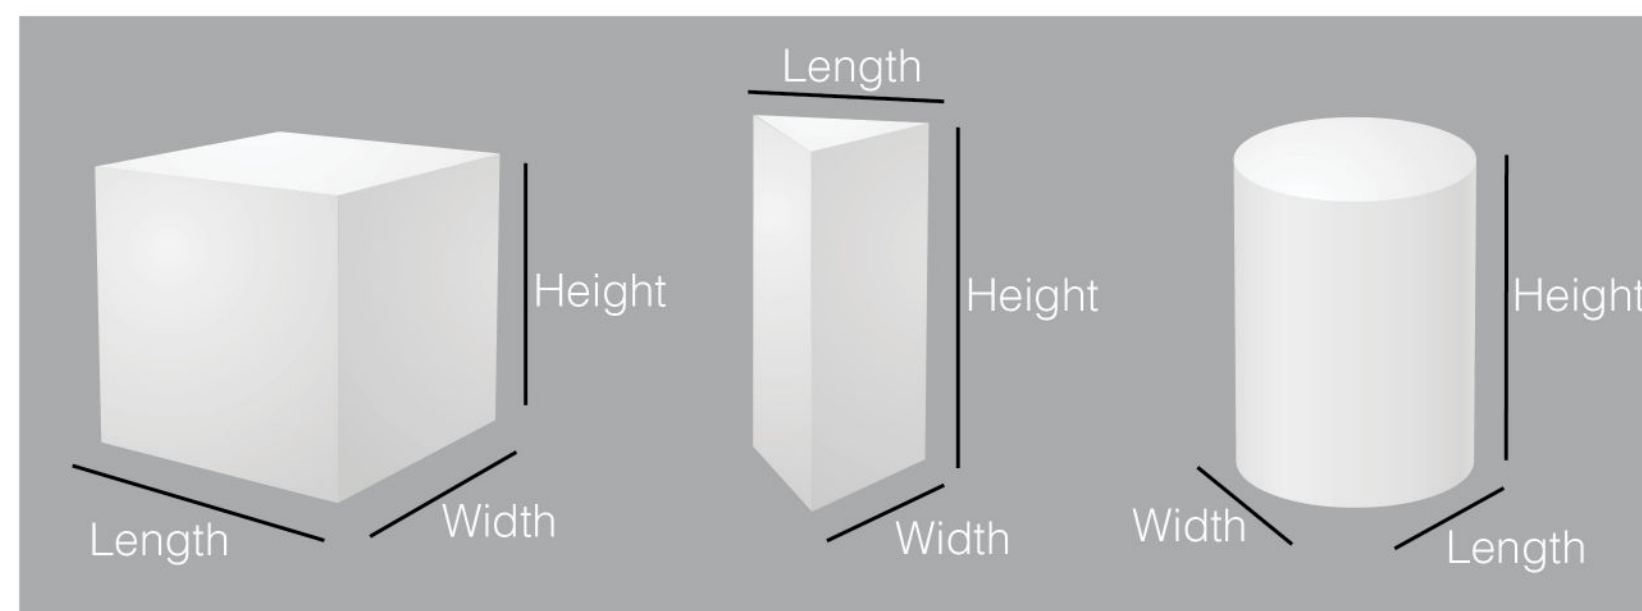

MAIL WEIGHT & SIZE LIMITS

MAIL CLASS	TRAVELS BY	WEIGHT & SIZE LIMITS
Priority Mail Express Military Service	Priority Air Transportation	70 Pound / 108 Inches
Priority Mail		
Parcel Air Lift Mail (PAL)	Space-Available Air	30 Pounds / 60 Inches
Space Available Mail (SAM) or Standard Post		70 Pounds / 130 Inches
Military Postal Service (MPS)		

To determine parcel size: Add the length of the longest side to the thickest side

REFERENCE: USPS DOMESTIC MAIL MANUAL 300 OPR: HQ USAFE-AFAFRICA/A4XM Poster 2. *Expires July 2016*